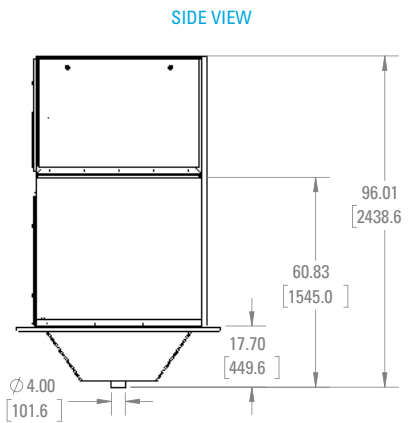

IVEC GVSC COLLECTORS

Ever wonder, "Is my dust collector cleaning the air properly?"

The IVEC GVSC automatically adjusts fan speed to clean the air efficiently and effectively.

Have you ever calculated wasted energy from suboptimal filter utilization (such as plugged filters)?

The IVEC GVSC automatically adjusts HP to optimize filter utilization AND automatically cleans filters when they need it. A clogged filter, or unmaintained unit, will cost $2,555/year compared to the GVSC filter costing $0 in wasted energy.

Have you ever thought, "We spend a lot of time and money checking and changing filters?"

The IVEC GVSC filters clean automatically. Average GVSC filter life is 2.5 years!

MODEL	CFM	POWER (HP)	FILTER TYPE	TOTAL FILTER AREA (ft²)	H x W x D	WEIGHT* (lbs)	FILTER CLEANING	HOPPER CLEANING
GVSC5	5,000	3	Nano-fiber**	742	96 x 30 x 48	791	Automatic, self cleaning	Smart, mobile or central vacuum for larger systems
GVSC10	10,000	2 x 3		1,484	96 x 60 x 48	1582		
GVSC15	15,000	3 x 3		2,226	96 x 90 x 48	2,373		

* Weight is approximate **Standard filter, alternative application specific materials/constructions available

IVEC ULTRA® PATENTED SYSTEM

CALL FOR A DETAILED ANALYSIS OF YOUR APPLICATION & LET US HELP YOU FIND THE BEST SOLUTION FOR YOUR NEEDS

IVEC Systems | 866.670.4832 | www.ivecsystems.com