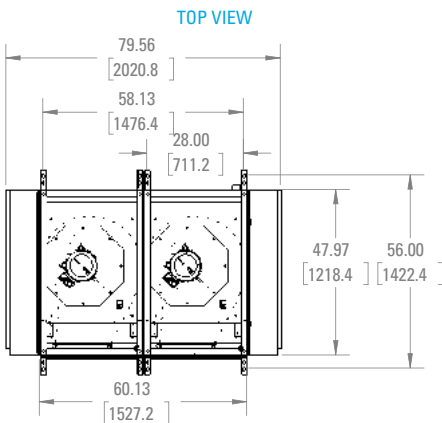

IVEC GVSC COLLECTORS

Ever wonder, "Is my dust collector cleaning the air properly?"

The IVEC GVSC automatically adjusts fan speed to clean the air efficiently and effectively.

Have you ever calculated wasted energy from suboptimal filter utilization (such as plugged filters)?

The IVEC GVSC automatically adjusts HP to optimize filter utilization AND automatically cleans filters when they need it. A clogged filter, or unmaintained unit, will cost $2,555/year compared to the GVSC filter costing $0 in wasted energy.

Have you ever thought, "We spend a lot of time and money checking and changing filters?"

The IVEC GVSC filters clean automatically. Average GVSC filter life is 2.5 years!

MODEL	CFM	POWER (HP)	FILTER TYPE	TOTAL FILTER AREA (ft²)	H x W x D	WEIGHT* (lbs)	FILTER CLEANING	HOPPER CLEANING
GVSC5	5,000	3	Nano-fiber**	742	96 x 30 x 48	791	Automatic, self cleaning	Smart, mobile or central vacuum for larger systems
GVSC10	10,000	2 x 3		1,484	96 x 60 x 48	1582		
GVSC15	15,000	3 x 3		2,226	96 x 90 x 48	2,373		

* Weight is approximate **Standard filter, alternative application specific materials/constructions available

IVEC ULTRA® PATENTED SYSTEM

CALL FOR A DETAILED ANALYSIS OF YOUR APPLICATION & LET US HELP YOU FIND THE BEST SOLUTION FOR YOUR NEEDS

IVEC Systems | 866.670.4832 | www.ivecsystems.com